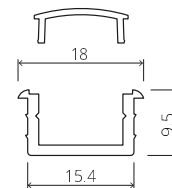

BEA PROFILO / PROFILES

CODE	Description	Dimension	Length	Finishing
G02033	profilo alluminio aluminum profile	10x18mm	3 m	 Anodizzato Anodized
G02033.W	profilo alluminio aluminum profile	10x18mm	3 m	 Bianco White
G02033.RAL	profilo alluminio aluminum profile	10x18mm	3 m	 Ral #### Ral ####
G02033.1	profilo alluminio aluminum profile	10x18mm	1 m	 Grigio Grey
G02007	cover bombata rounded cover	5x15mm	3 m	 Opale Opal
G02007.1	cover bombata rounded cover	5x15mm	1 m	 Opale Opal
G02009	cover bombata rounded cover	5x15mm	3 m	 Trasparente Transparent
G02009.1	cover bombata rounded cover	5x15mm	1 m	 Trasparente Transparent
G02015	tappo cup			 Grigio Grey

Abbinabile con strip modello: vedi tabella pag. 59

DISEGNO TECNICO TECHNICAL DRAWING:

SERVIZI AGGIUNTIVI:
ADDITIONAL SERVICES:

 taglio personalizzato
customized cutting

 applicazione strip led
led strip application

 lunghezza minima ordinabile 1 m
minimum order quantity 1 m